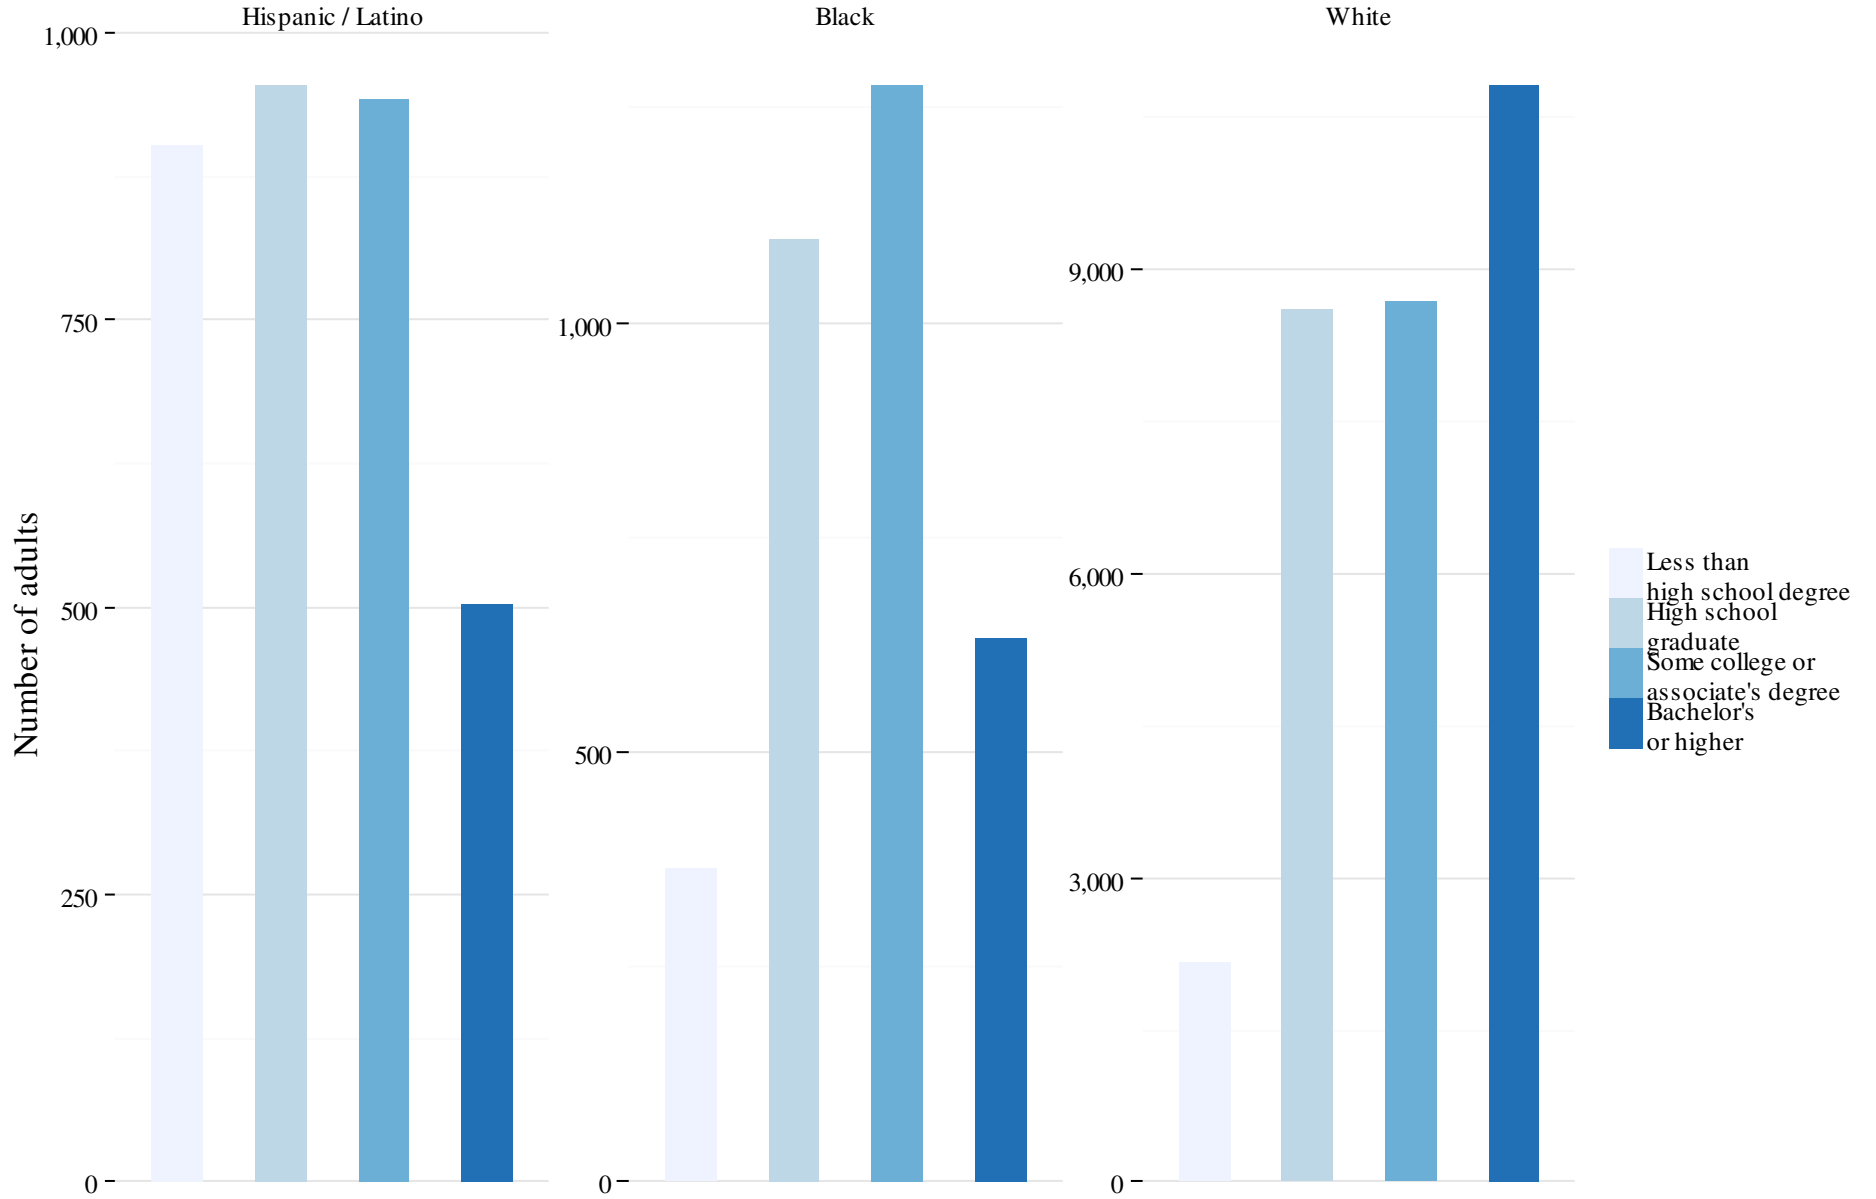

Educational attainment for Manchester residents (25 and older)

Manchester High School