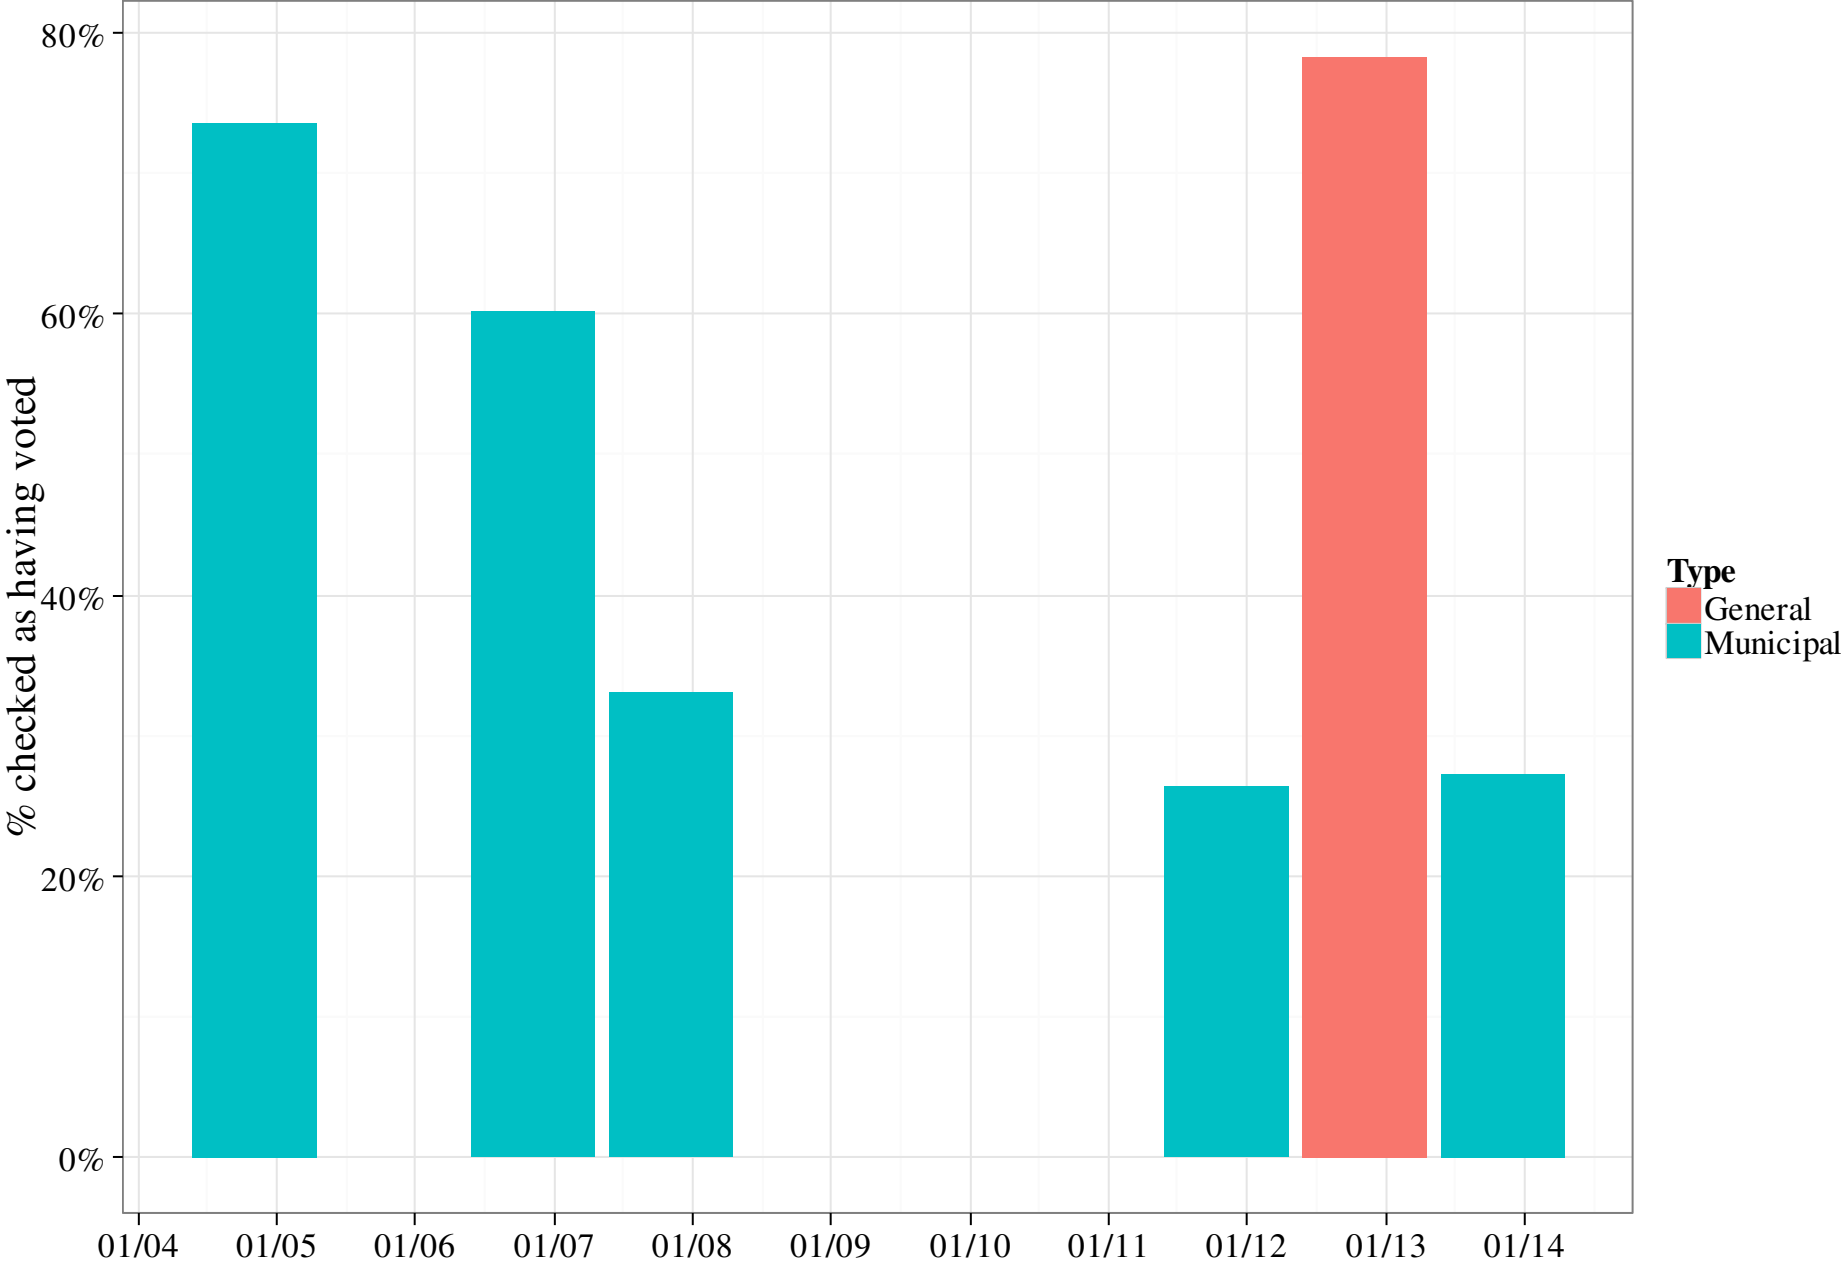

Voter turnout in Manchester